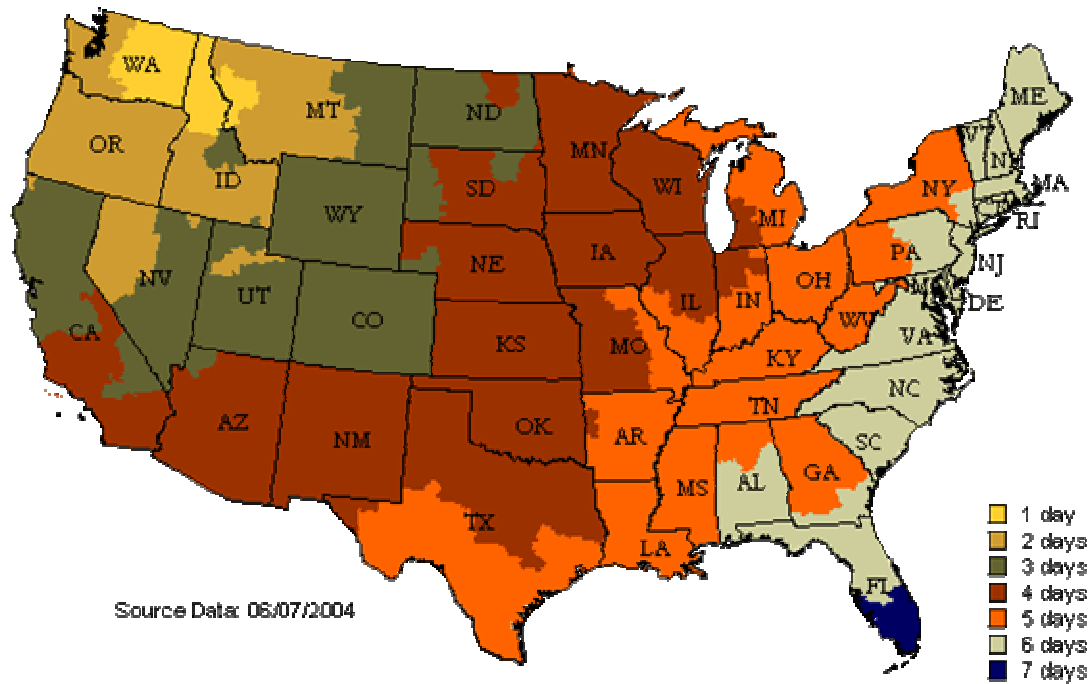

QTY	SKU# (not necessary but helpful)	Theme Name/Item Description	Unit Price	Extended Cost
Washington State Residents ONLY Add 7.6% Sales Tax				
SHIPPING (see below chart)				
GRAND TOTAL				

Thank you for your order. If you have any questions you can call us at the phone numbers above. You can mail your payment along with this form to the address above. If you are paying by credit card you can phone or fax us to place your order. The numbers are above... We are here to help you have a wonderful party!

Estimated travel time map.

GROUND DELIVERY TRANSIT MAP RESULTS (ThePartyWorks Zip Code 99109)

This map is for illustration purposes only. Service Map colors may vary due to differences in hardware and software.